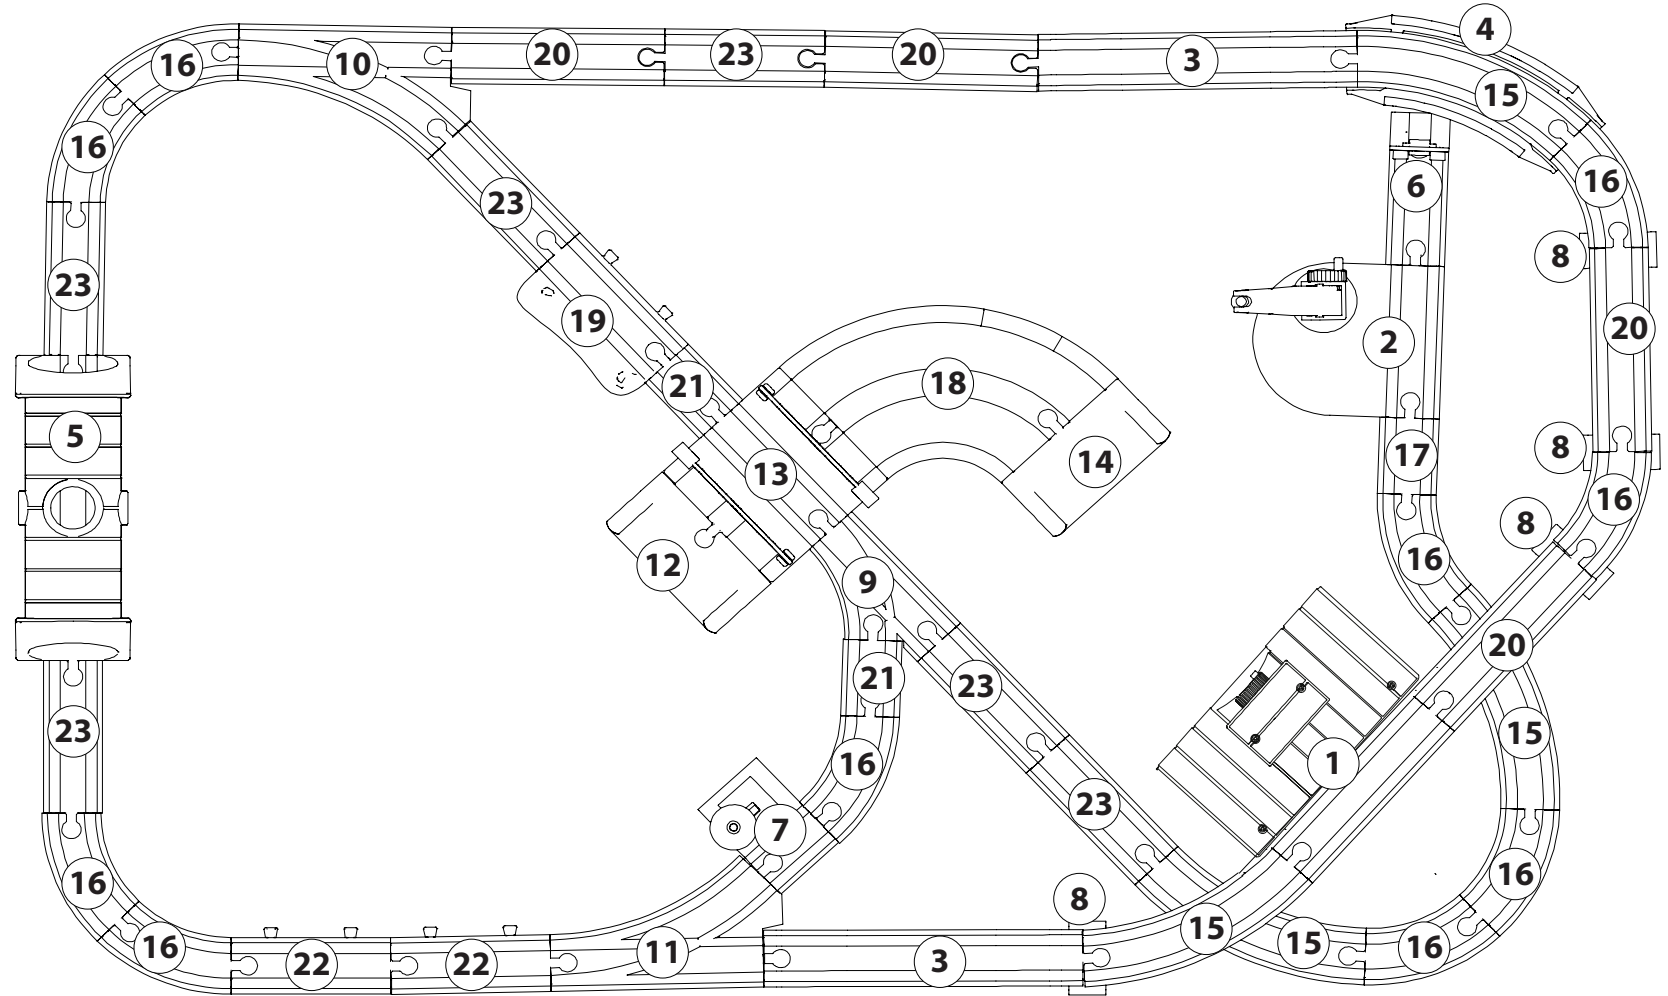

# BRIO®

Deluxe World Set  
33870

YouTube

Designed by BRIO AB in Sweden 2016(publ). Manufactured for BRIO AB (publ), Box 305, SE-201 23 Malmö, Sweden. © BRIO AB (publ), Sweden 2016. Made in China. This product and its packaging are protected by intellectual Property Laws of many countries. Violators will be prosecuted. Retain this package for future reference. Please contact above address in case of events. Bitte bewahren Sie diese Informationen für spätere Referenzzwecke auf. Informations à conserver. Conservate la confezione per futuri riferimenti. Conforms to the Safety Requirements of ASTM F963. Conforme aux exigences de sécurité ASTM F963.